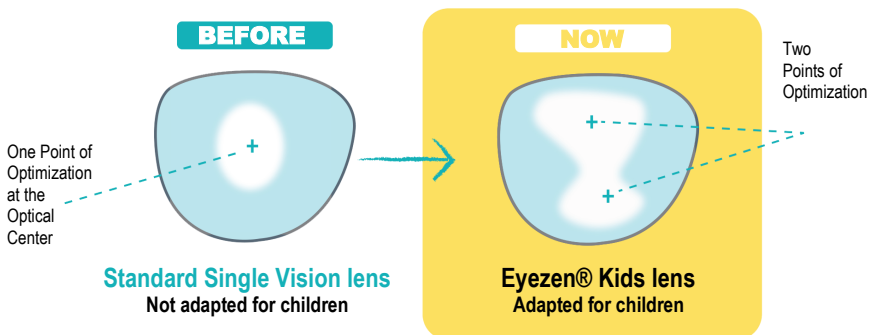

### Morphology

Children have different facial features than adults as they continue to grow that are not addressed with standard single vision lenses. *Eyezen Kids* lenses take into account children’s distinct facial features by adapting the lens calculation to include children’s standard measurements for Vertex, Pantoscopic Tilt, and Wrap Angle<sup>3</sup>.

### Object Distance

Children’s stature and their arms are shorter than adults and therefore they look at objects at a closer distance. *Eyezen Kids* lenses optimize design calculation to include a near vision distance of 10 inches vs. 16 inches for adults.

### Gaze Directions

*Eyezen Kids* lenses take into account that children are eye movers and use the upper part of the lens and the periphery more than adults. *Eyezen Kids* lenses are optimized in all gaze directions to provide the wearer the right power in all parts of the lens, not just at one central point.

The Eyezen Kids lens design utilizes two reference points (vs. one in a standard single vision lens) to provide optimal correction across the entire lens, maintaining the individual’s prescription across a greater area of the lens surface.