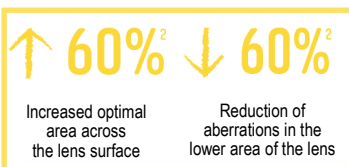

### Morphology

Children have different facial features than adults as they continue to grow that are not addressed with standard single vision lenses. *Eyezen Kids* lenses take into account children’s distinct facial features by adapting the lens calculation to include children’s standard measurements for Vertex, Pantoscopic Tilt, and Wrap Angle<sup>3</sup>.

### Object Distance

Children’s stature and their arms are shorter than adults and therefore they look at objects at a closer distance. *Eyezen Kids* lenses optimize design calculation to include a near vision distance of 10 inches vs. 16 inches for adults.

### Gaze Directions

*Eyezen Kids* lenses take into account that children are eye movers and use the upper part of the lens and the periphery more than adults. *Eyezen Kids* lenses are optimized in all gaze directions to provide the wearer the right power in all parts of the lens, not just at one central point.

The Eyezen Kids lens design utilizes two reference points (vs. one in a standard single vision lens) to provide optimal correction across the entire lens, maintaining the individual’s prescription across a greater area of the lens surface.